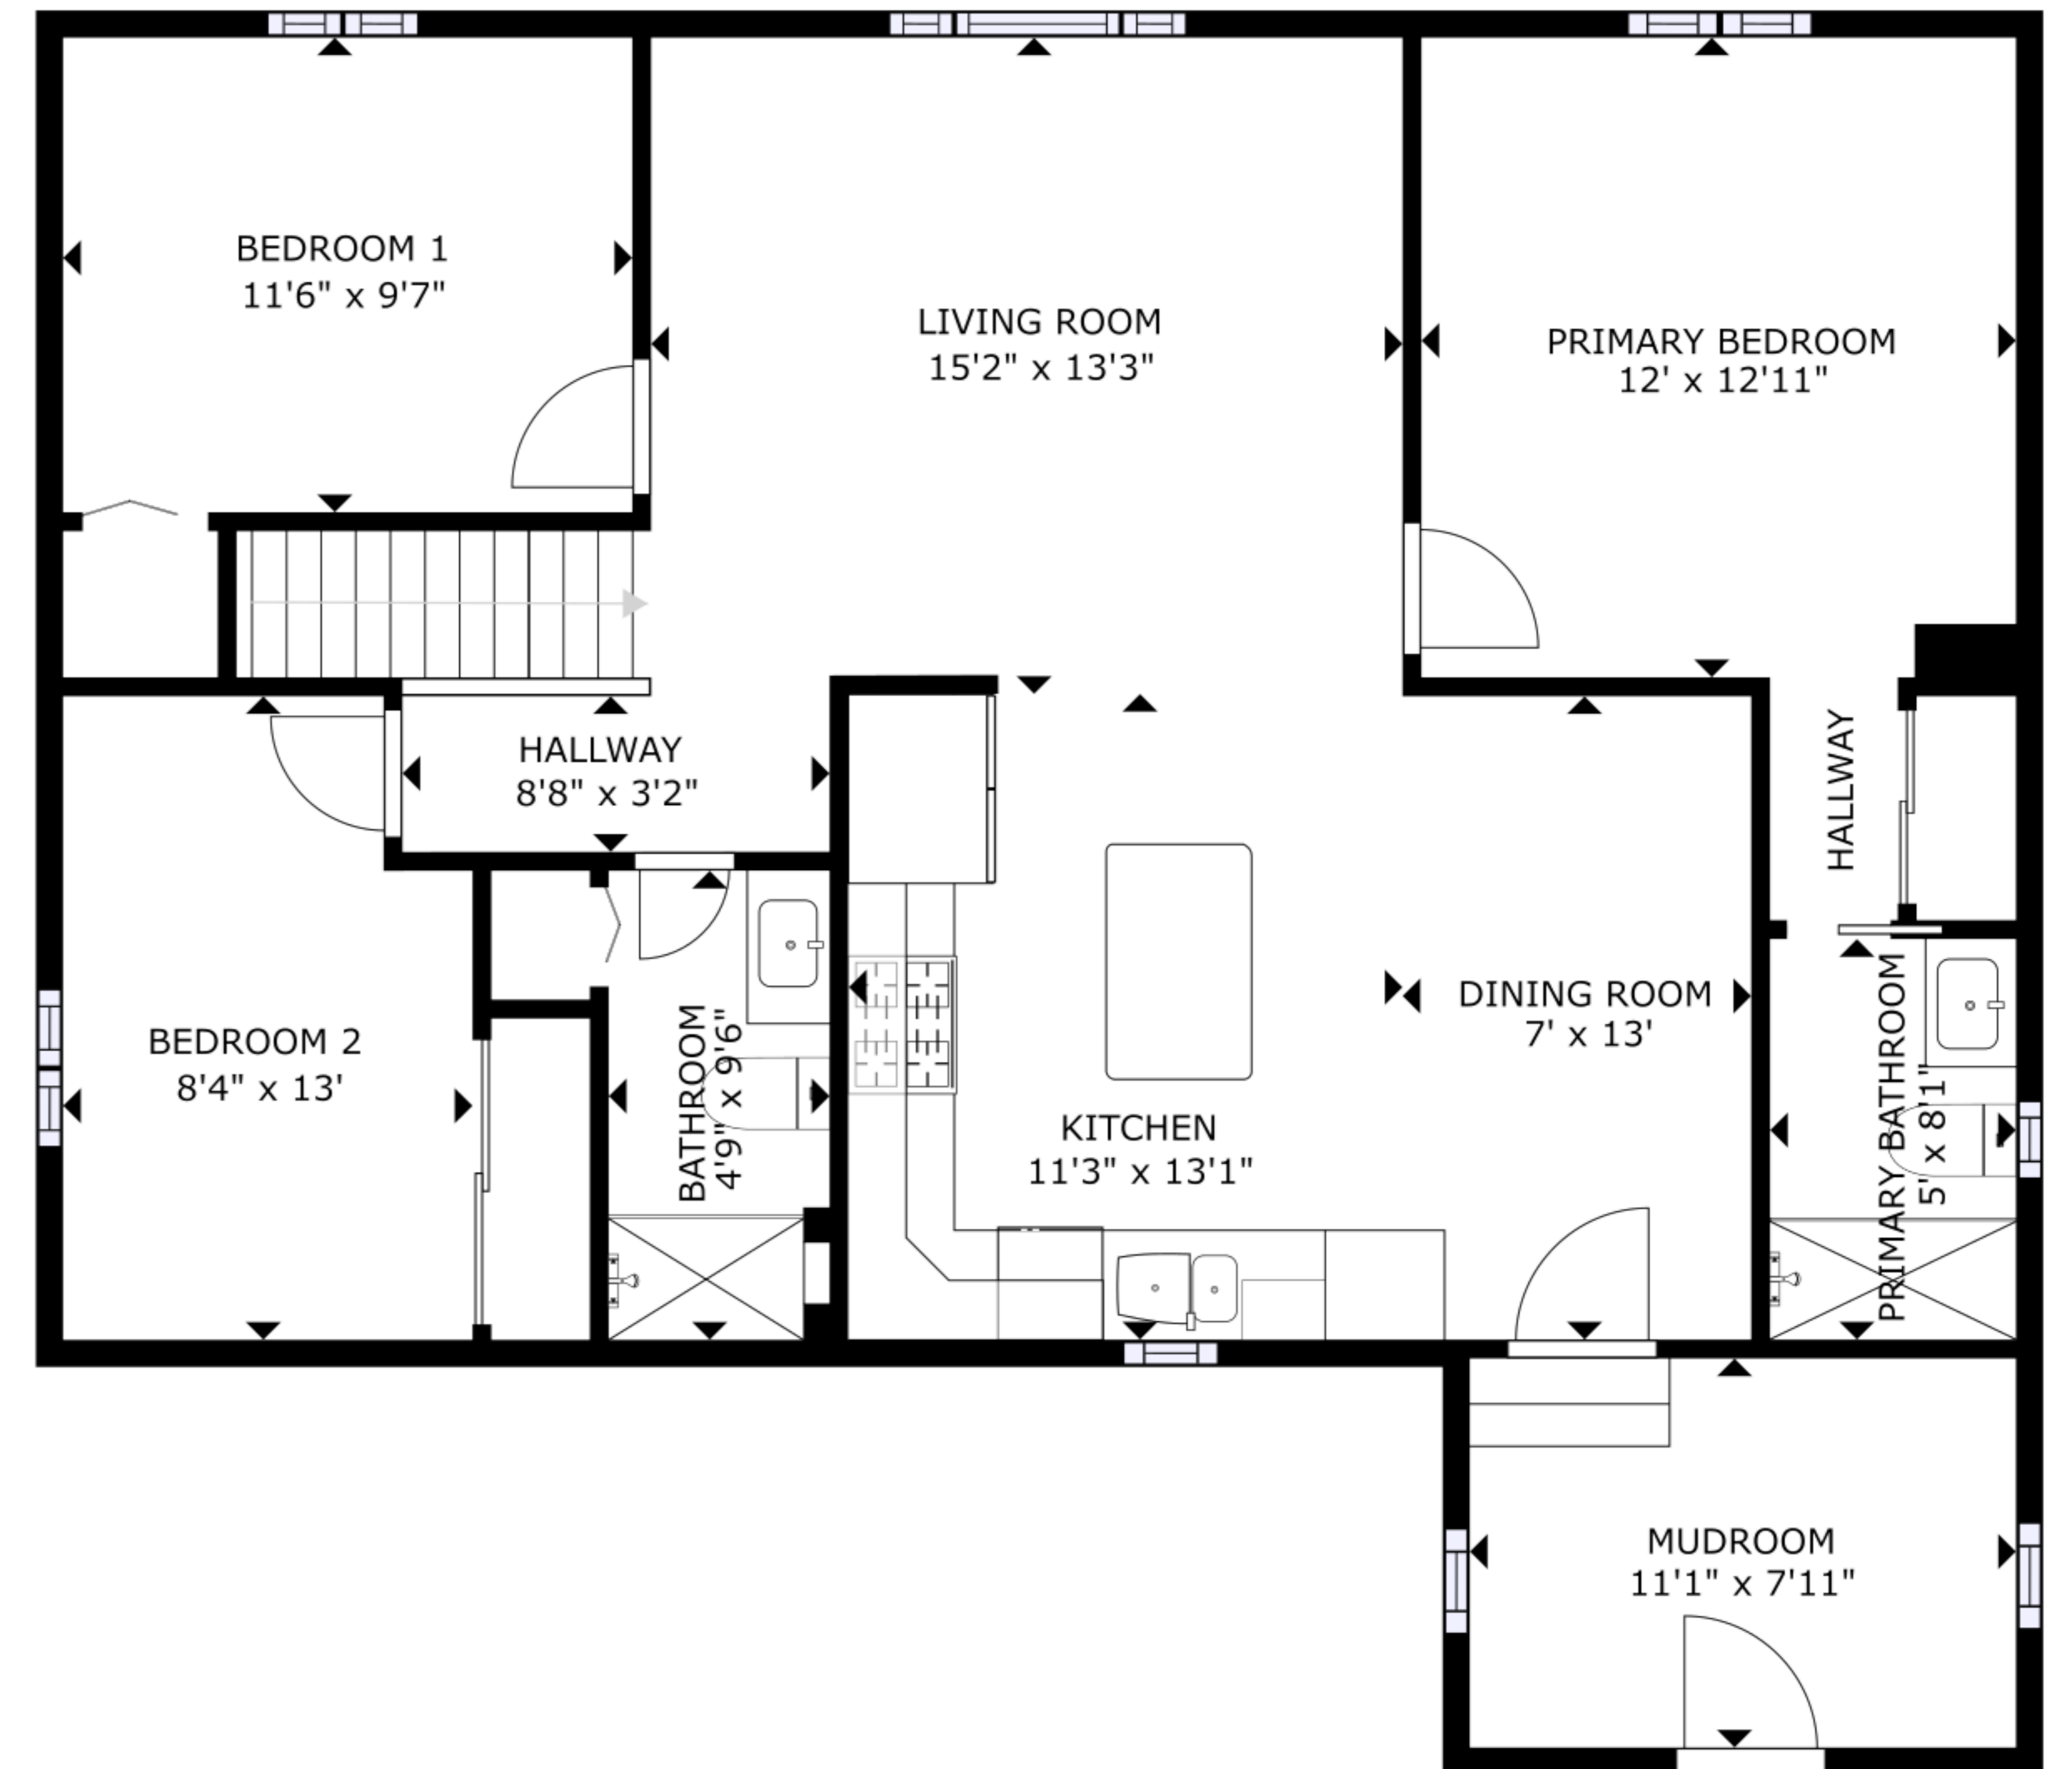

FLOOR 1

FLOOR 2

GROSS INTERNAL AREA
 FLOOR 1: 926 sq ft, FLOOR 2: 1126 sq ft
 TOTAL: 2052 sq ft
 SIZES AND DIMENSIONS ARE APPROXIMATE, ACTUAL MAY VARY.